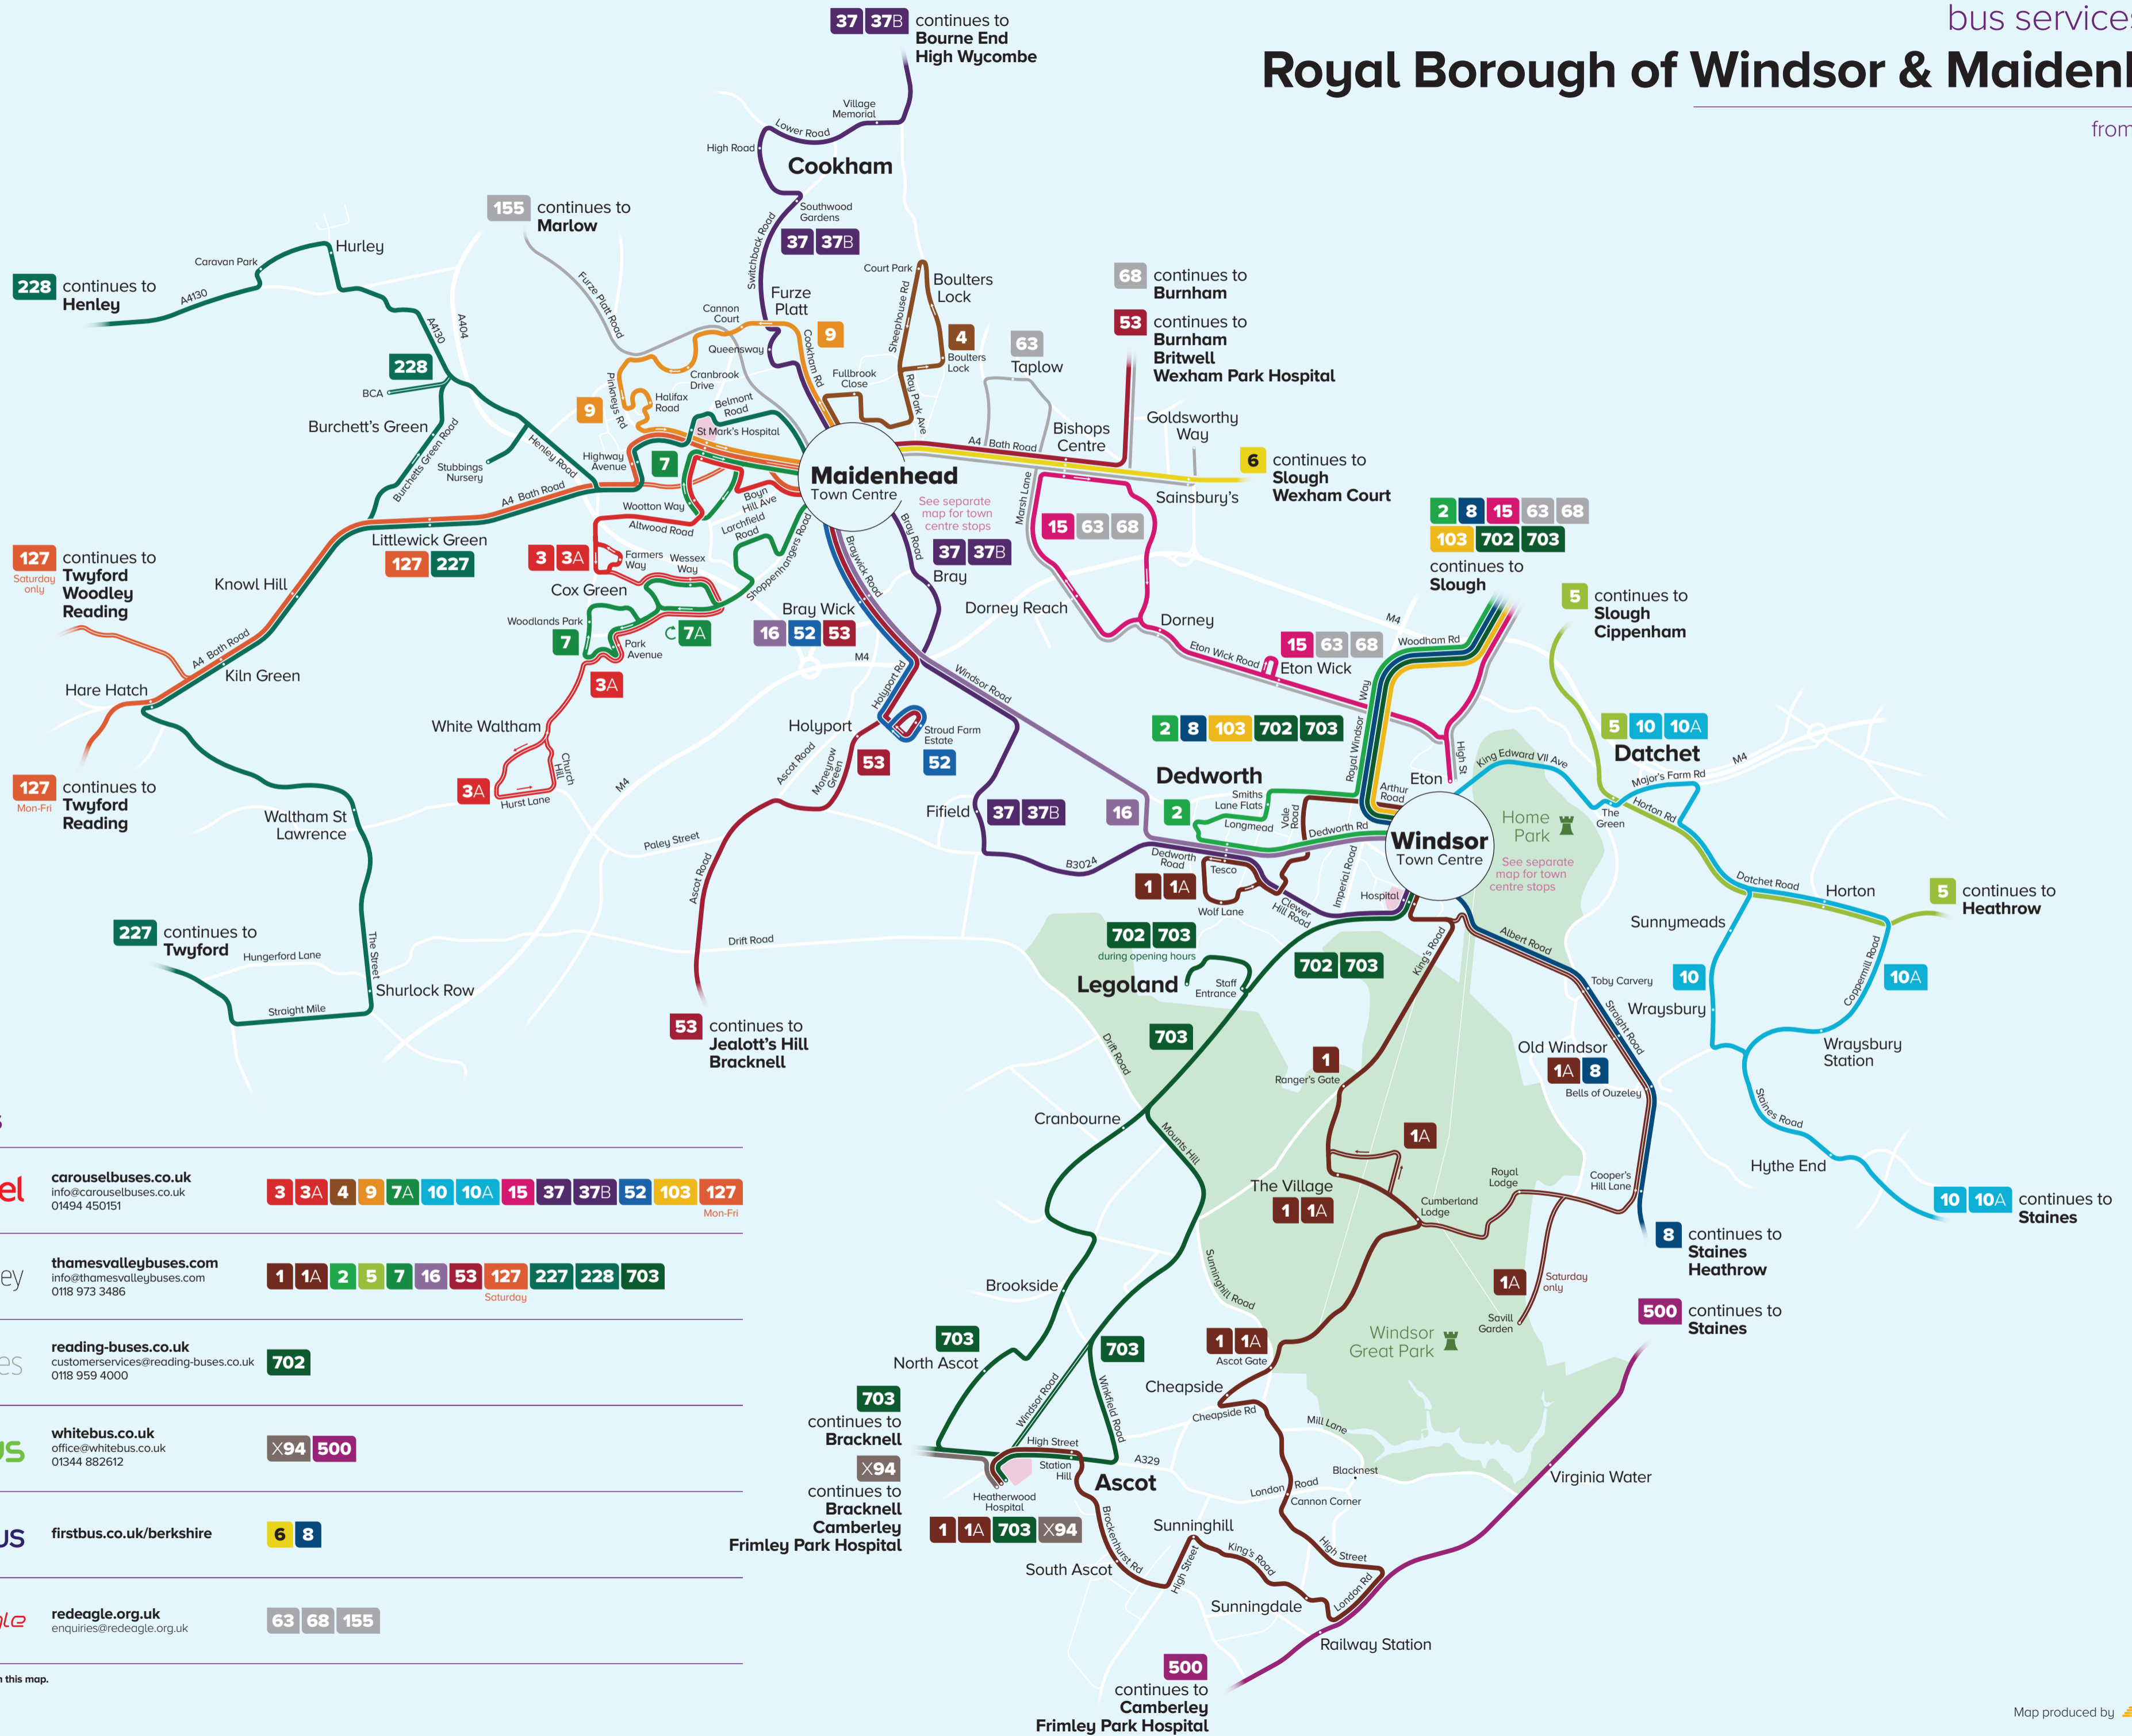

# bus services in the Royal Borough of Windsor & Maidenhead

bus services in the

from April 2025

63 68 155

School day variations are not shown on this map.