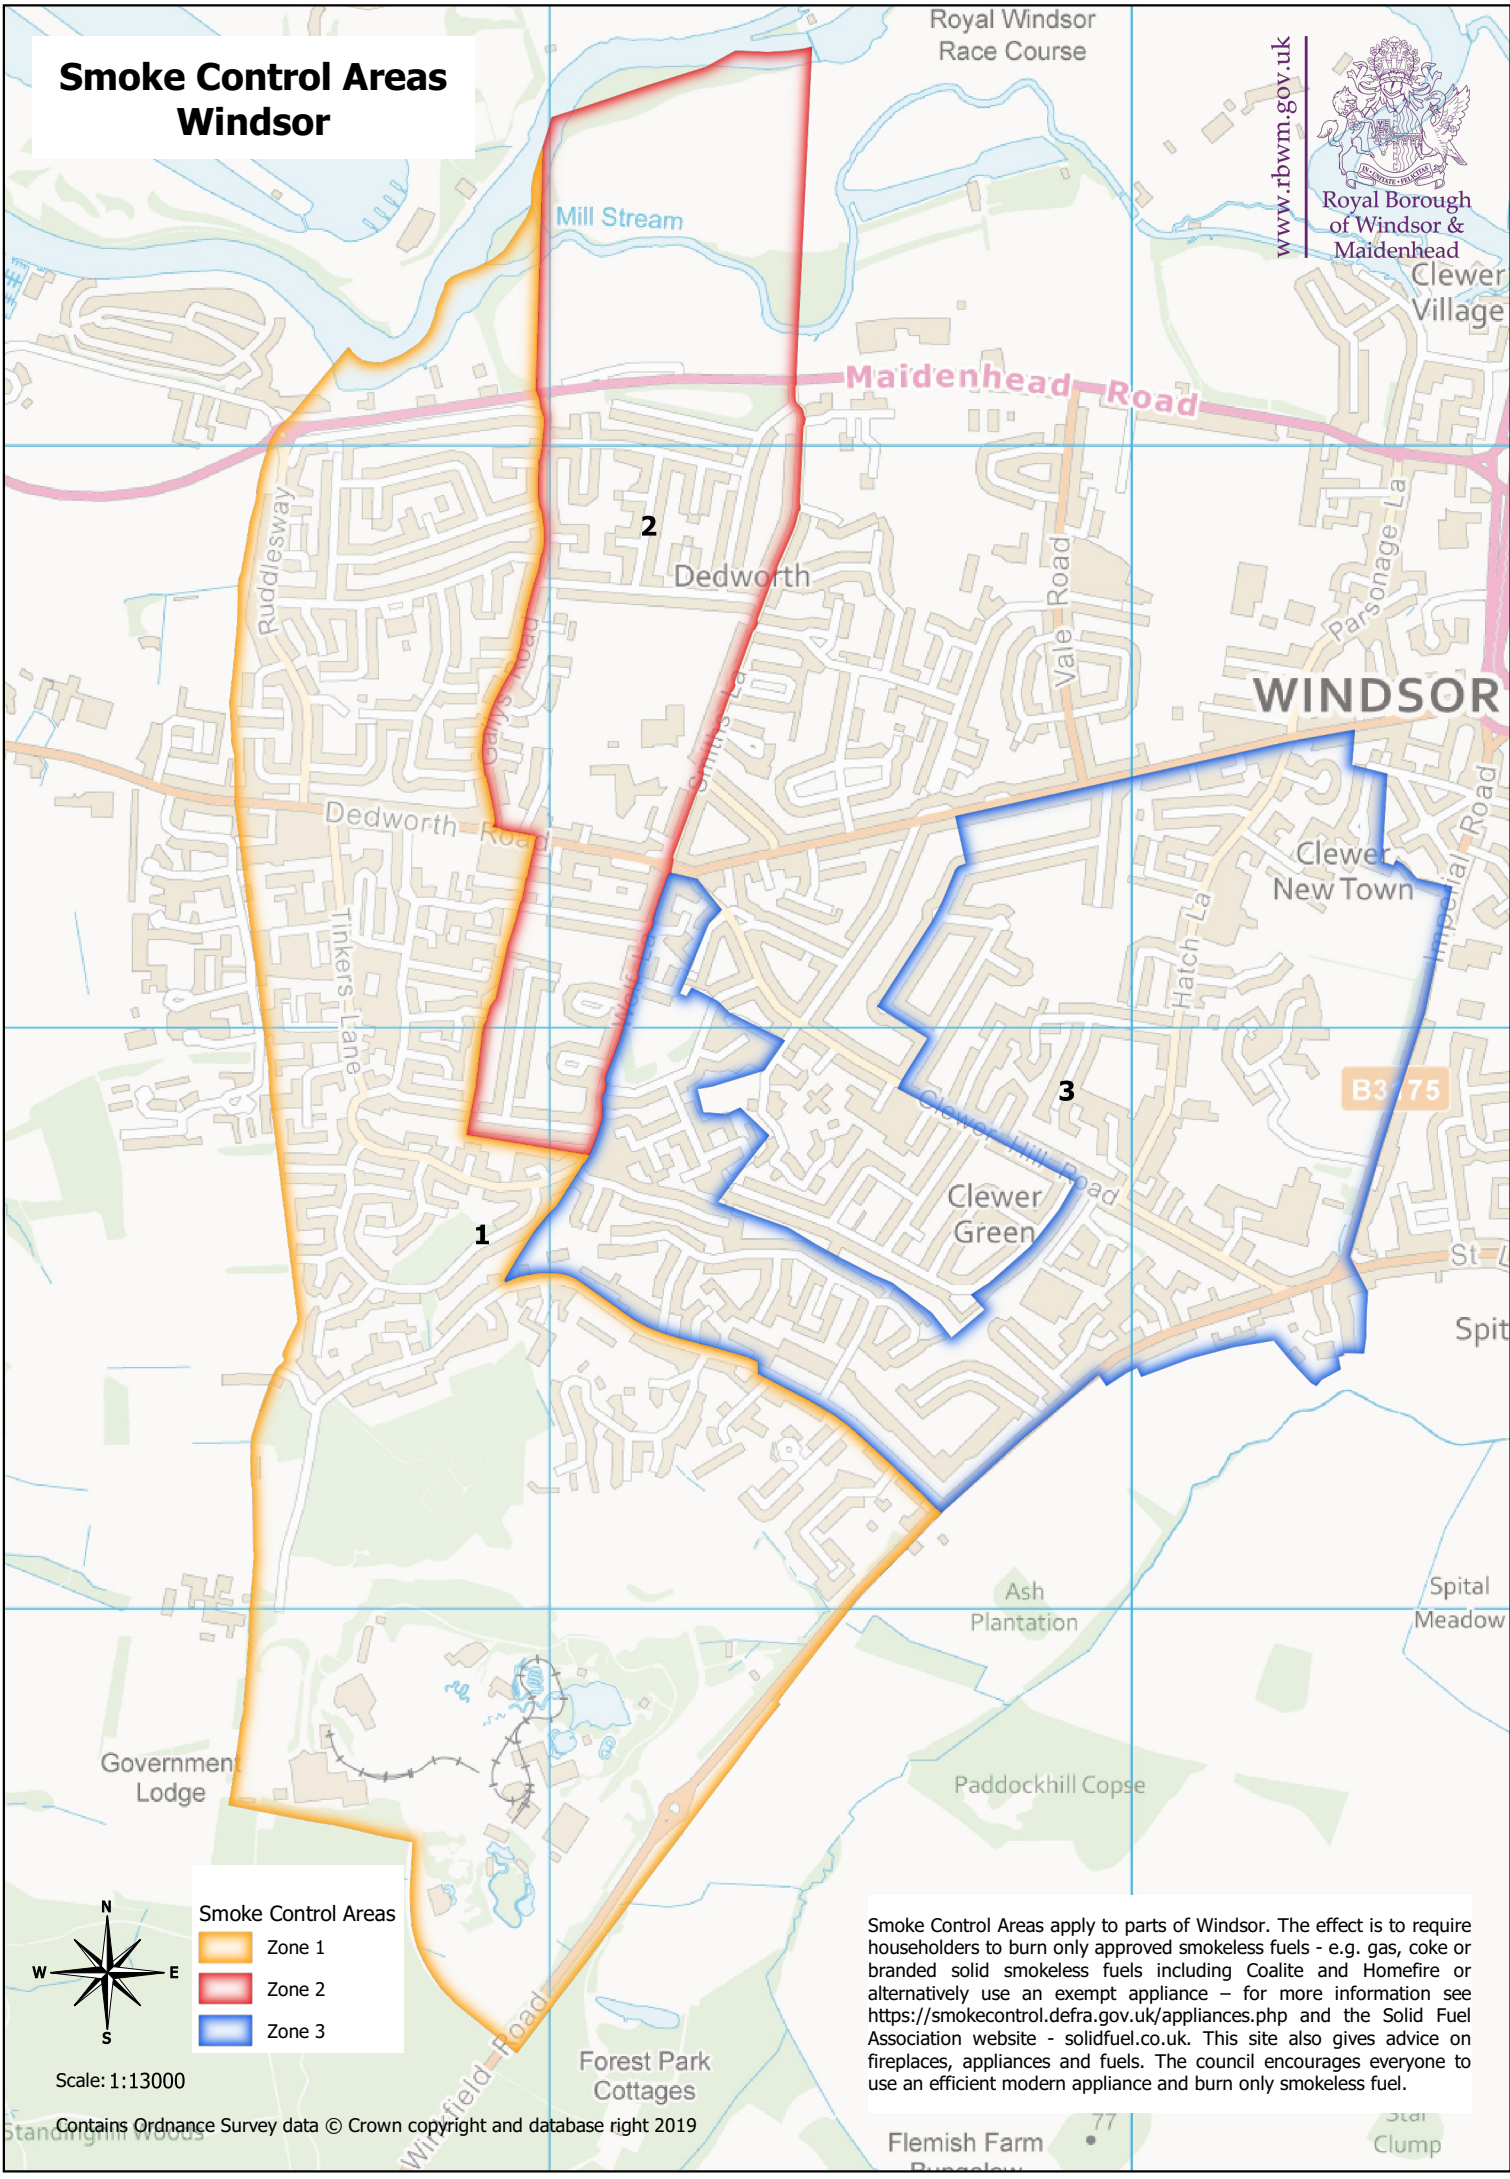

Smoke Control Areas Windsor

www.rbwm.gov.uk

Royal Borough of Windsor & Maidenhead
Clewer Village

Smoke Control Areas

- Zone 1
- Zone 2
- Zone 3

Scale: 1:13000

Smoke Control Areas apply to parts of Windsor. The effect is to require householders to burn only approved smokeless fuels - e.g. gas, coke or branded solid smokeless fuels including Coalite and Homefire or alternatively use an exempt appliance - for more information see <https://smokecontrol.defra.gov.uk/appliances.php> and the Solid Fuel Association website - solidfuel.co.uk. This site also gives advice on fireplaces, appliances and fuels. The council encourages everyone to use an efficient modern appliance and burn only smokeless fuel.