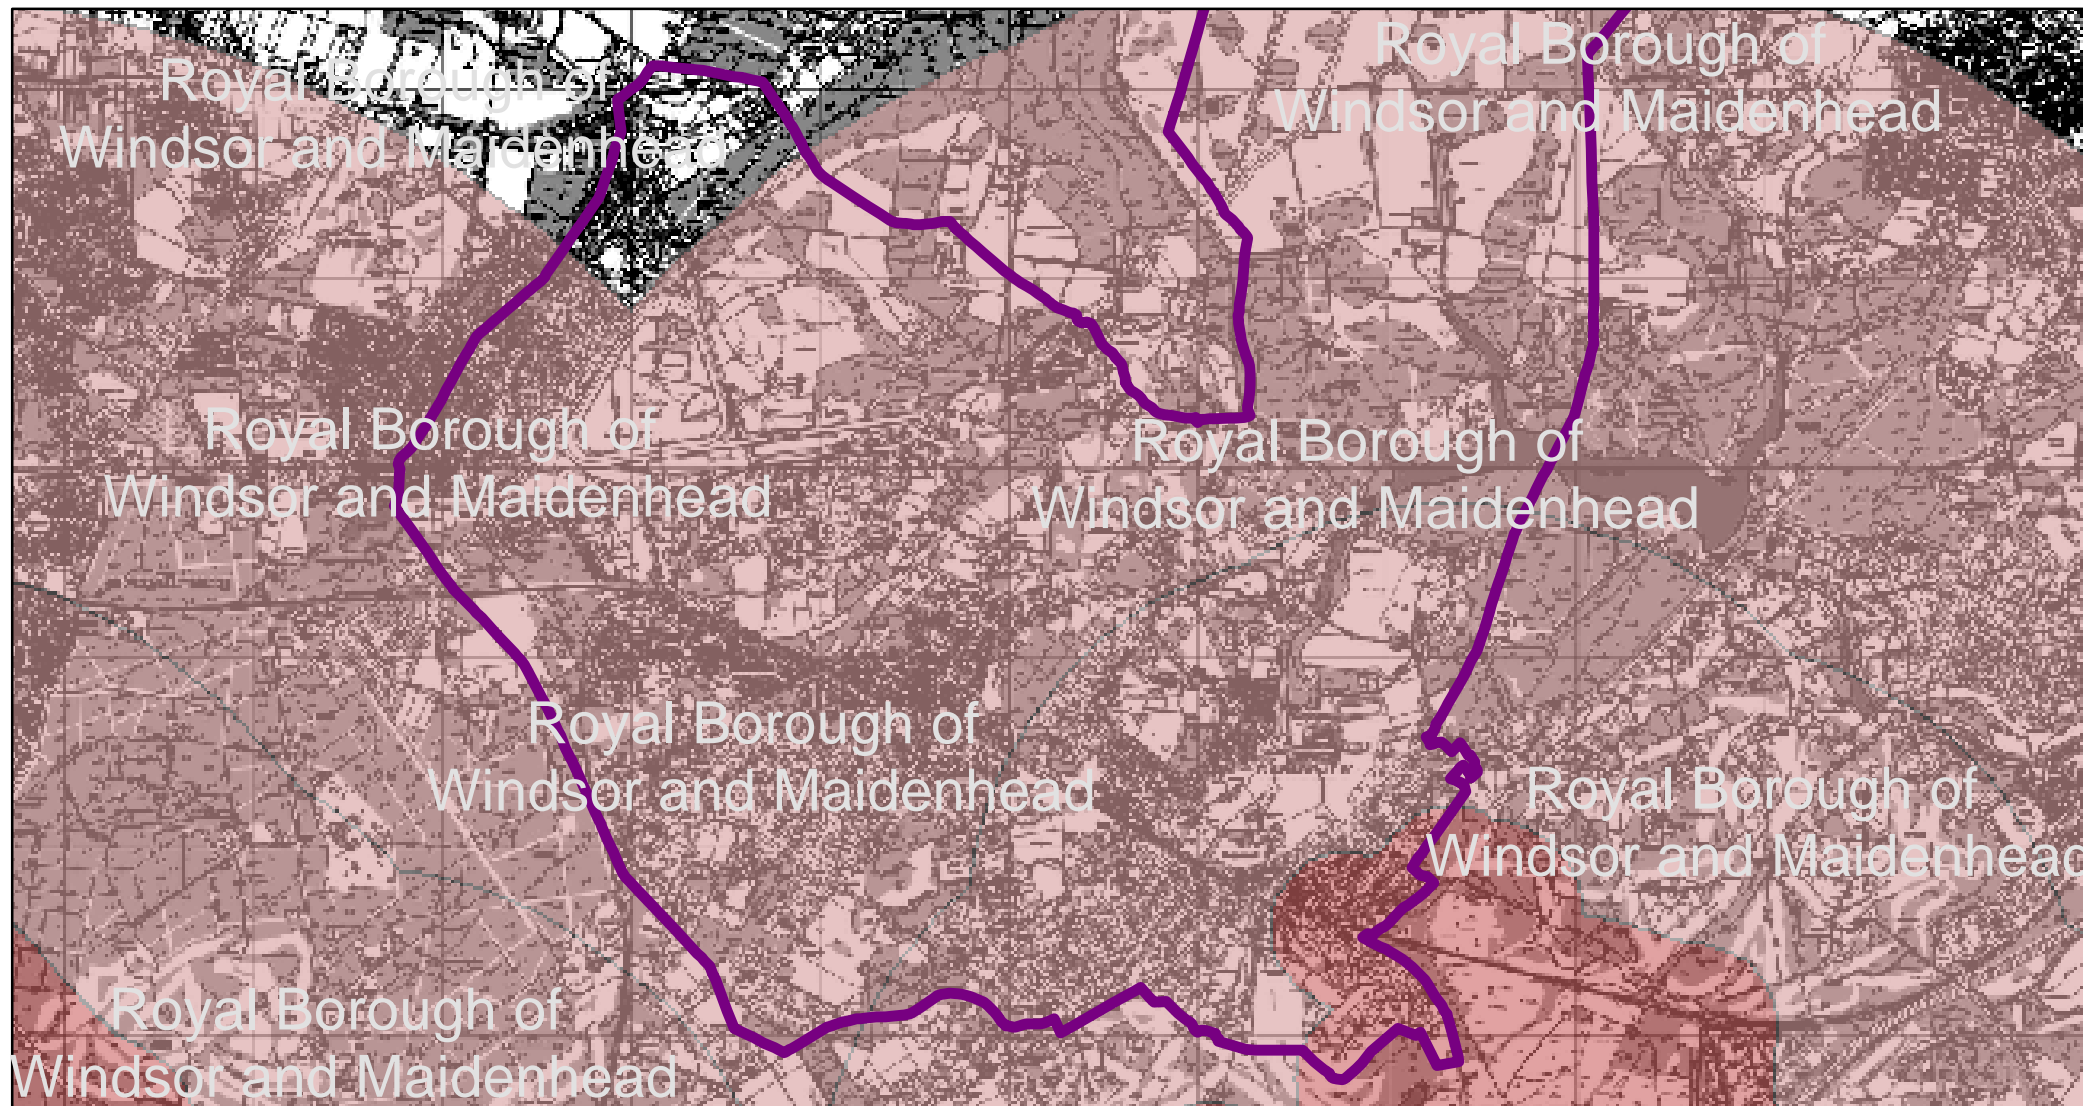

Thames Basin Heaths - Special Protection Areas

Legend

 RBWM Boundary

TBH SPA Area of Influence

DISTANCE

 0m - 400m

 400m - 5000m