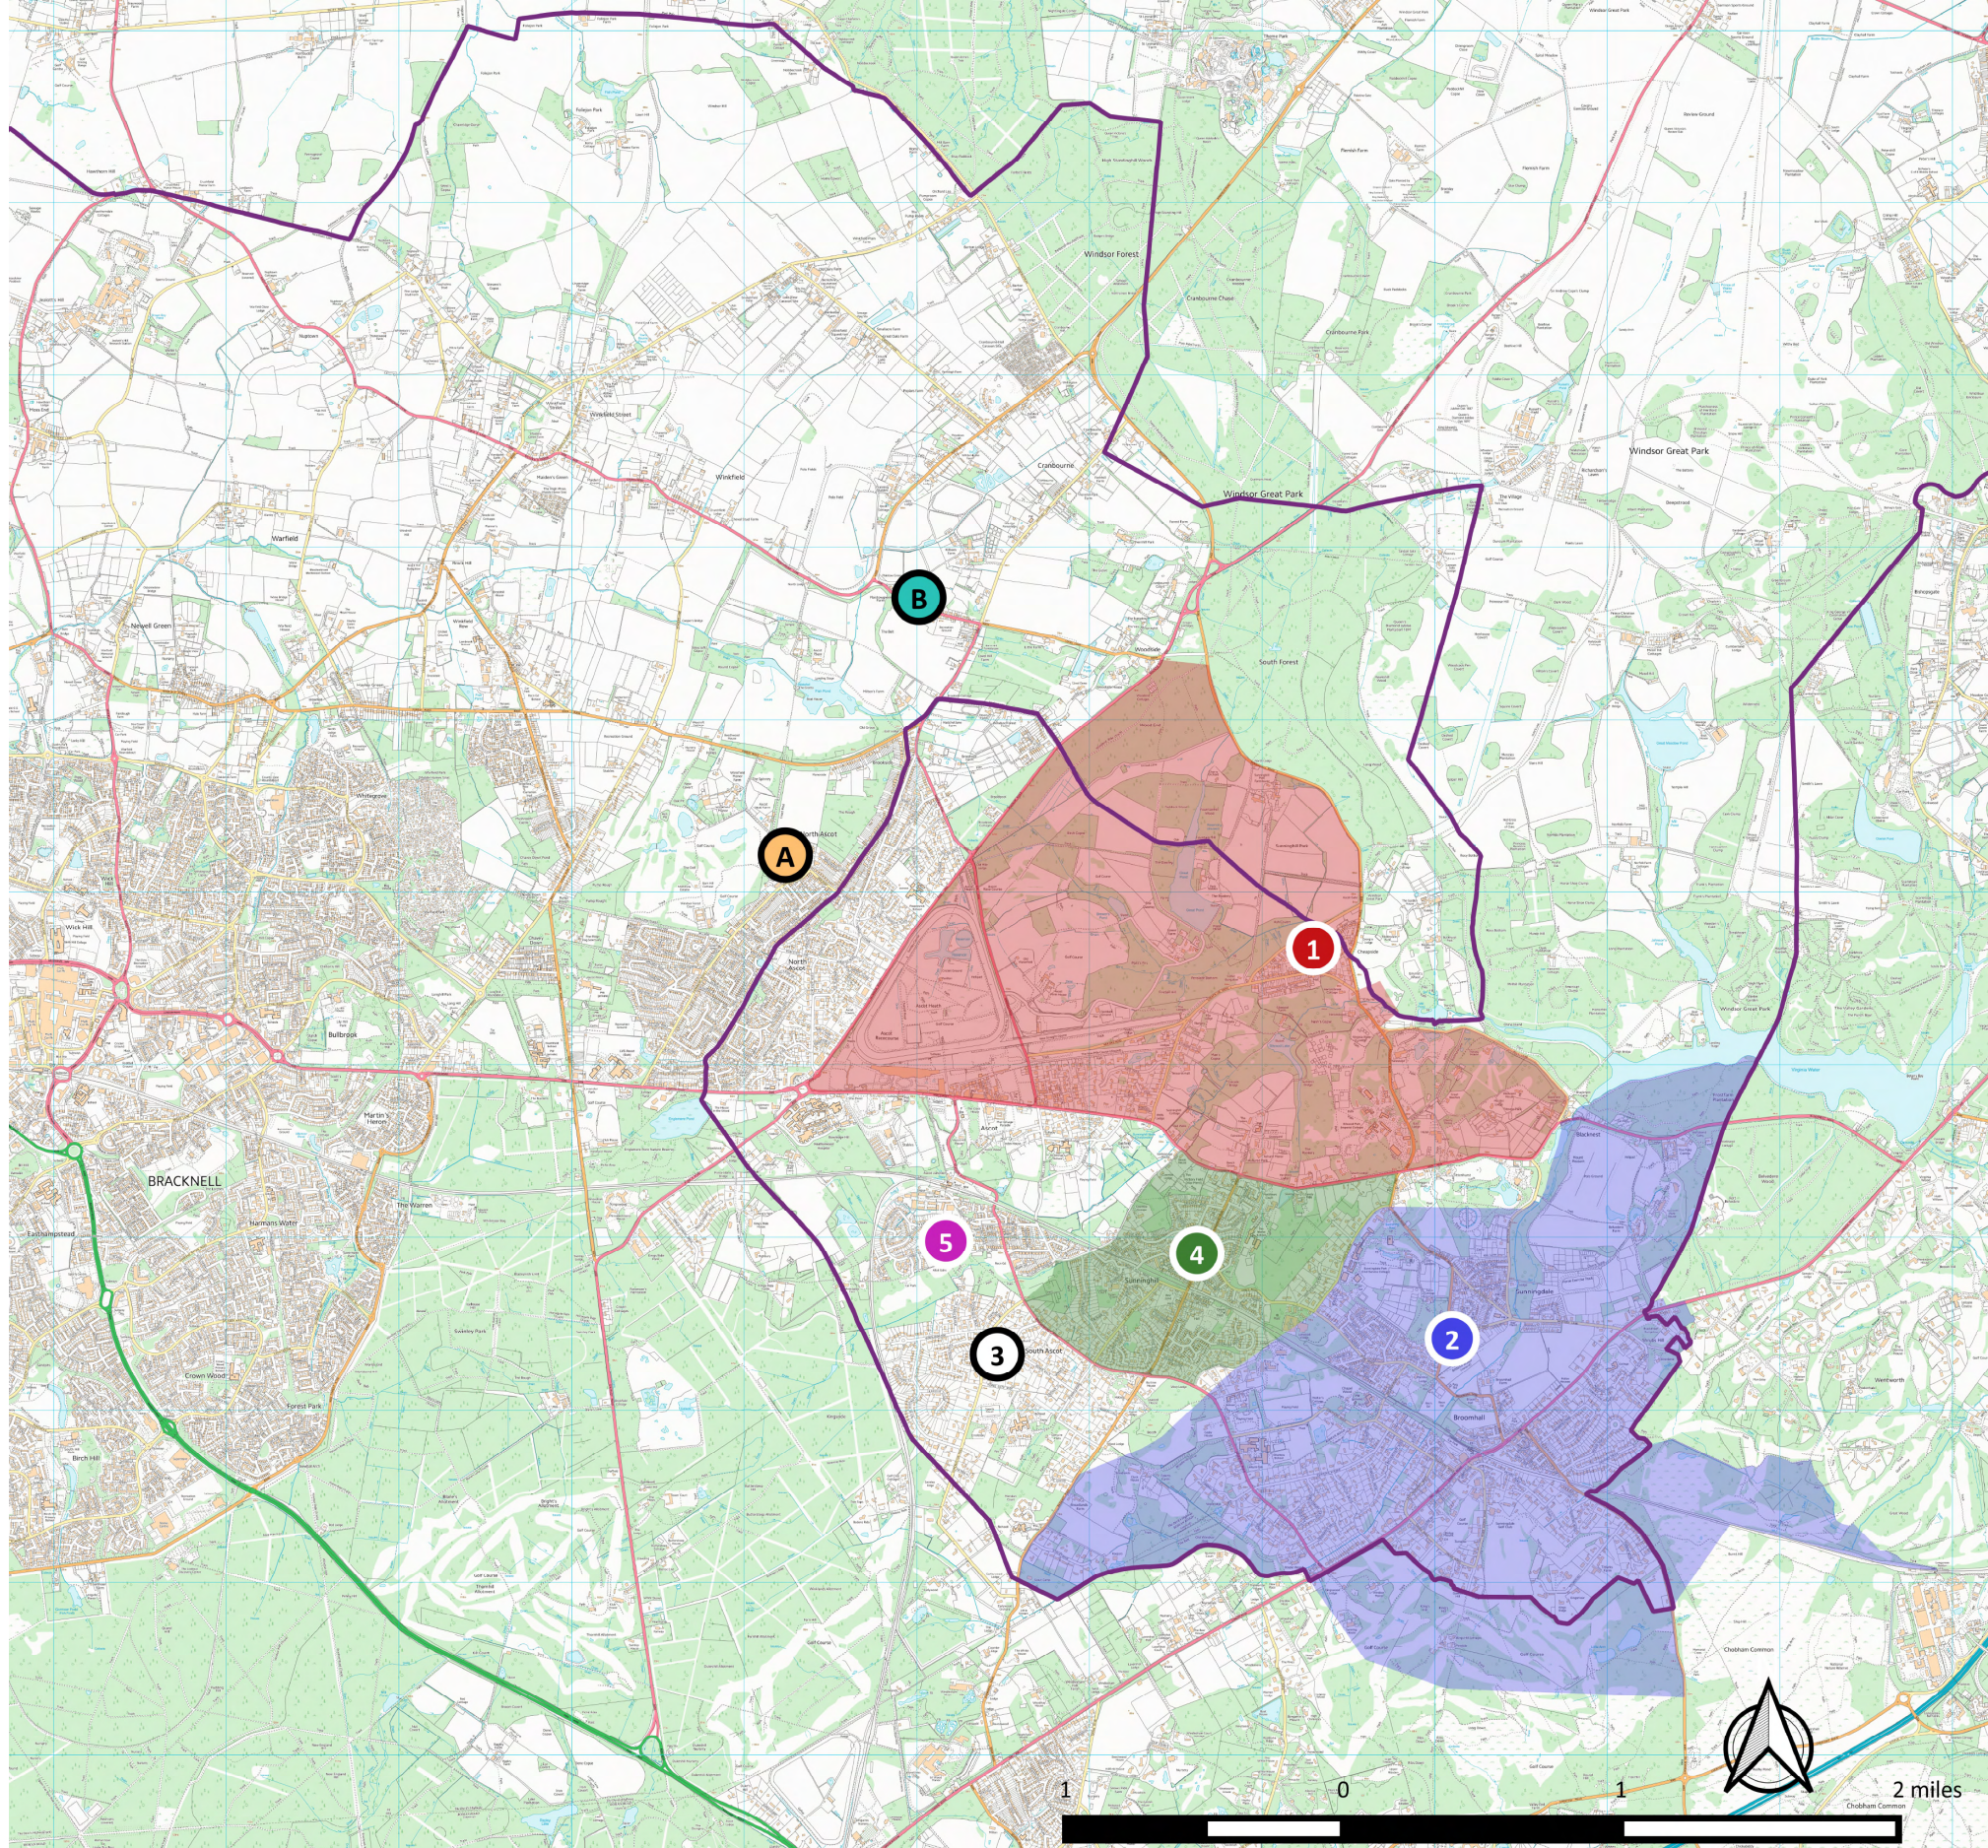

Designated areas for Ascot Primary Schools: September 2021 – Map 2

The designated areas shown in these maps are for those applying for school places to start in September 2022, as well as school admissions during the 2021/22 academic year.

Ascot primary schools (Reception intake)

- **1** [Cheapside CE Primary School](#)
- **2** [Holy Trinity CE Primary School, Sunningdale](#)
- **3** [St Francis Catholic Primary School](#) *note (a)*
- **4** [St Michael's C of E Primary School, Sunninghill](#)
- **5** [South Ascot Village Primary School](#) *note (a)*

1. **designated area**
2. on map 1
   - on map 1
   - on map 1

Bracknell Forest primary schools (Reception intake)

- **A** Ascot Heath Primary School
- **B** Cranbourne Primary School

1. **designated area**
2. on map 1
   - on map 1

Royal Borough boundary

Notes
a) The designated areas for St Francis Catholic Primary School and South Ascot Village Primary School are shown on Map 1 for Ascot primary schools.

The map
If you are viewing this map electronically, then you can zoom in to see much greater detail.

Check which designated area your address is in on our website at <https://mol.rbwm.gov.uk/mol/view/>

Date: 01/09/2021. Crown copyright and database right 2021 OS 100018817. This map and the information contained within it remain the property of the Royal Borough of Windsor and Maidenhead. It may not be copied, scanned, reproduced in any format, sold or given to third parties without the permission of Ordnance Survey. (1) This map and the information contained within it are protected by intellectual property rights. (2) Whilst you have certain statutory rights that include to view and read the map, you are granted no automatic additional use rights whatsoever. (3) You the recipient of the information must ensure that the map meets your needs and are entirely responsible for the consequences of using the map. (4) This map IS NOT INTENDED for any use other than for lawful purposes.